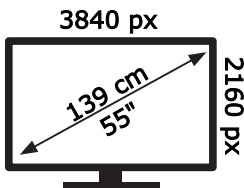

ENERG

JVC

LT-55VAQ3300

64 kWh/1000h

ABCDEF **G**

124 kWh/1000h

50673450